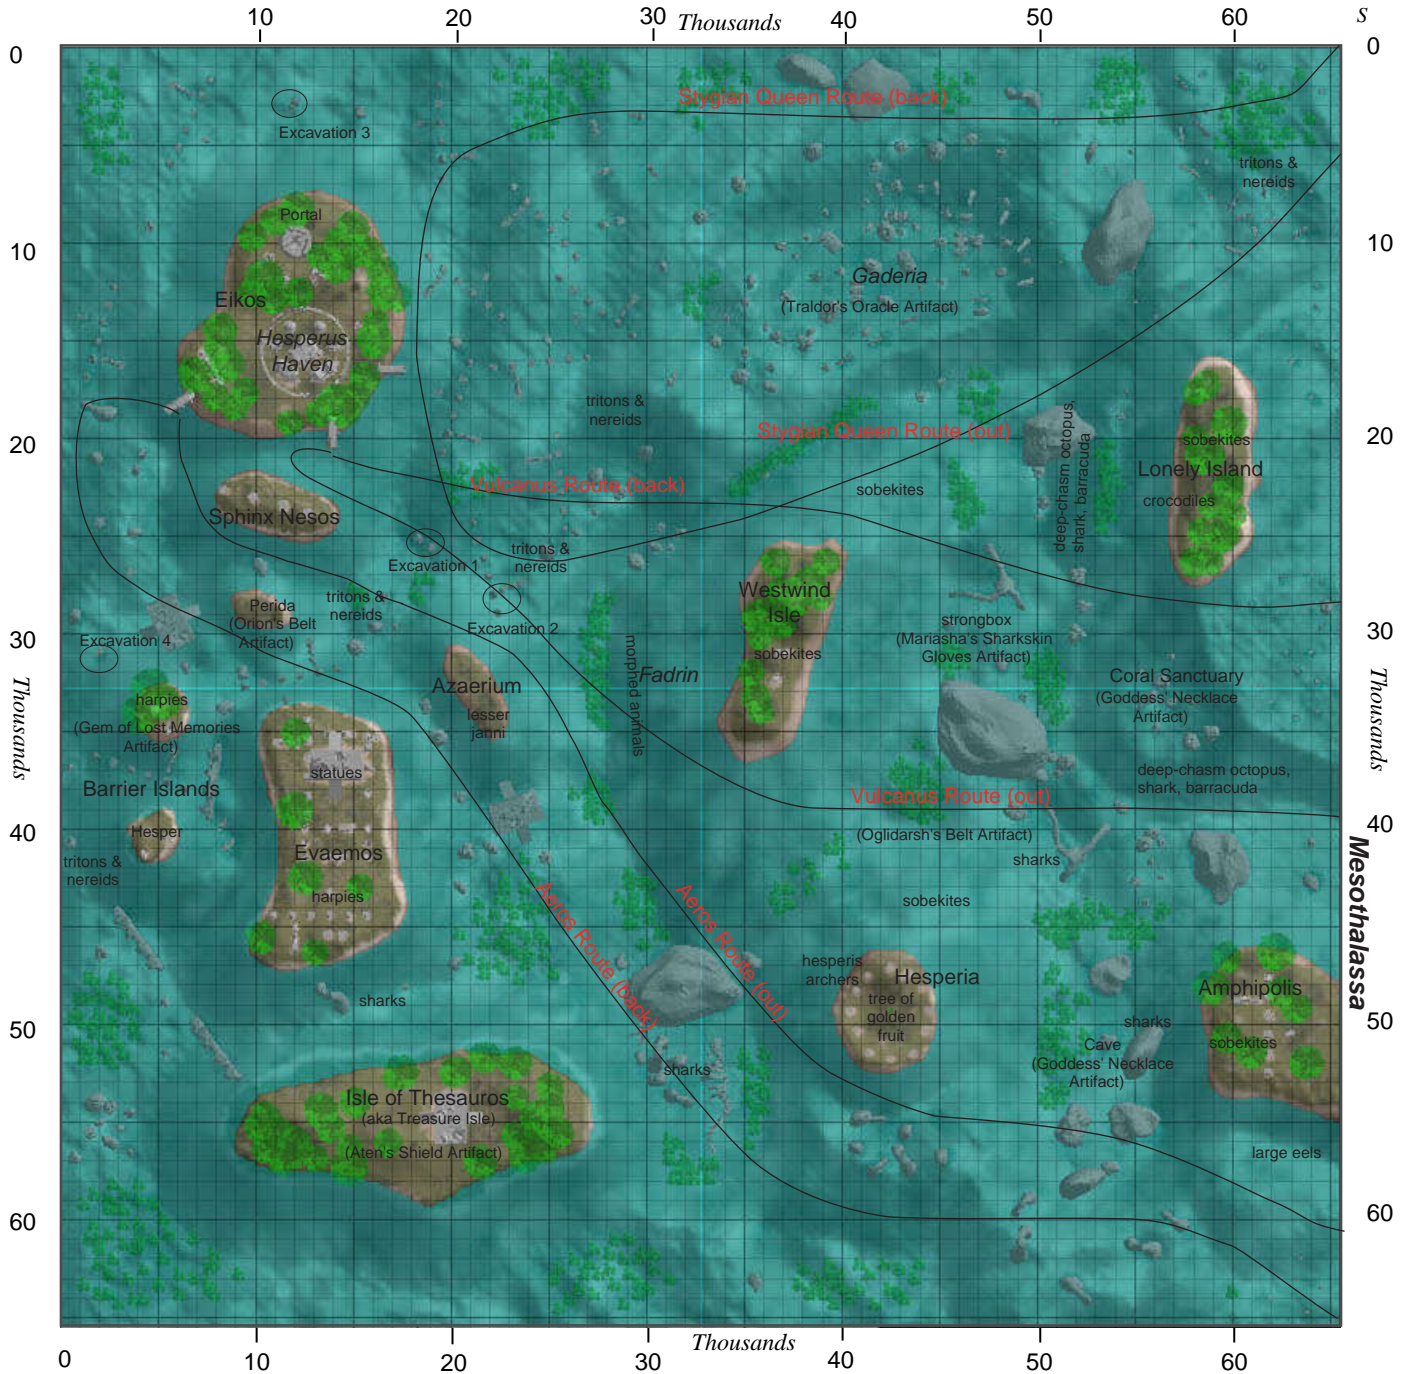

Oceanus Hesperos

Game coordinates are given E-W, N-S.

© 2002 Kallisti & Kallora, Order of the Illuminati, Albion, Galahad, all rights reserved

Updated 26 August 2004

Monsters and approx levels:

Name	Level Range	Name	Level Range	Name	Level Range	Town:

Quests: