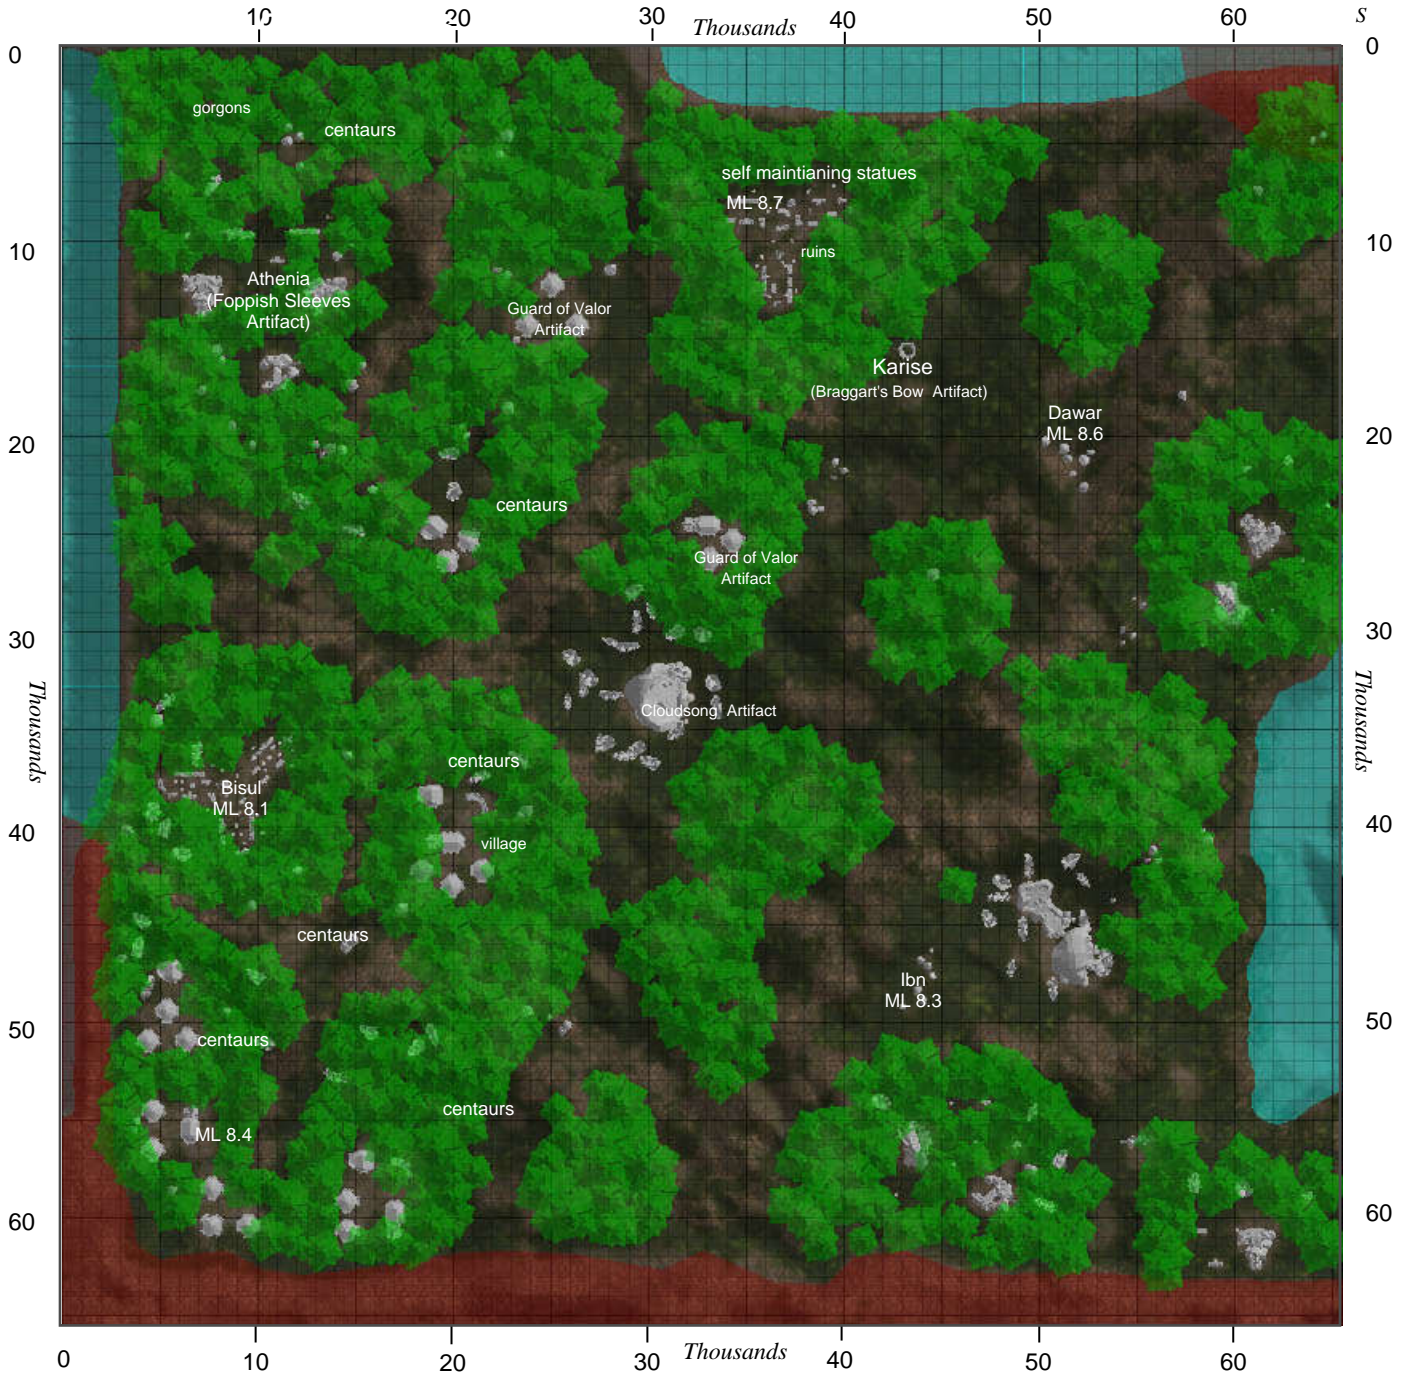

# Green Glades

Game coordinates are given E-W, N-S.

© 2003-4 Kallisti & Kallora, Order of the Illuminati, Albion, Galahad, all rights reserved

Updated 26 August 2004

### Monsters and approx levels:

Name	Level Range	Name	Level Range	Name	Level Range	Town:

Quests: