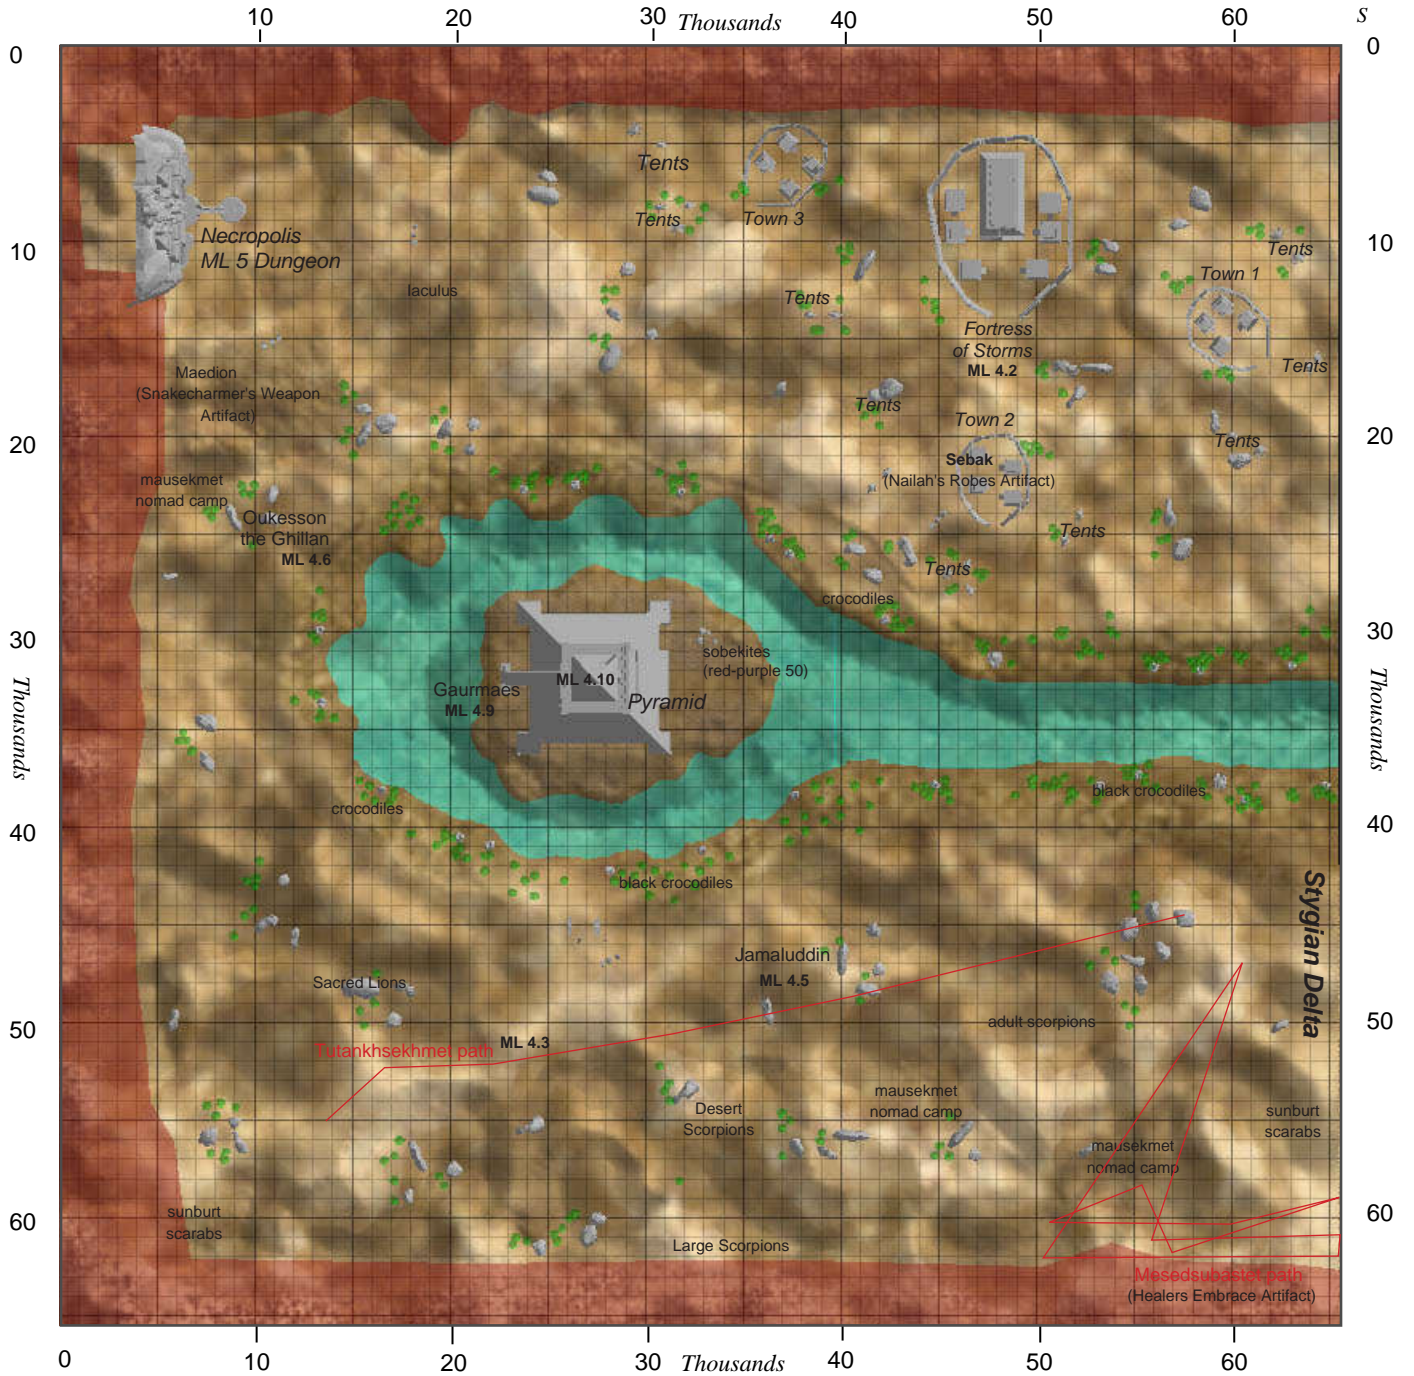

Land of Atun

Game coordinates are given E-W, N-S.

© 2004 Kallisti & Kallora, Order of the Illuminati, Albion, Galahad, all rights reserved

Updated 26 August 2004

Monsters and approx levels:

Name	Level Range	Name	Level Range	Name	Level Range	Town:

Quests: