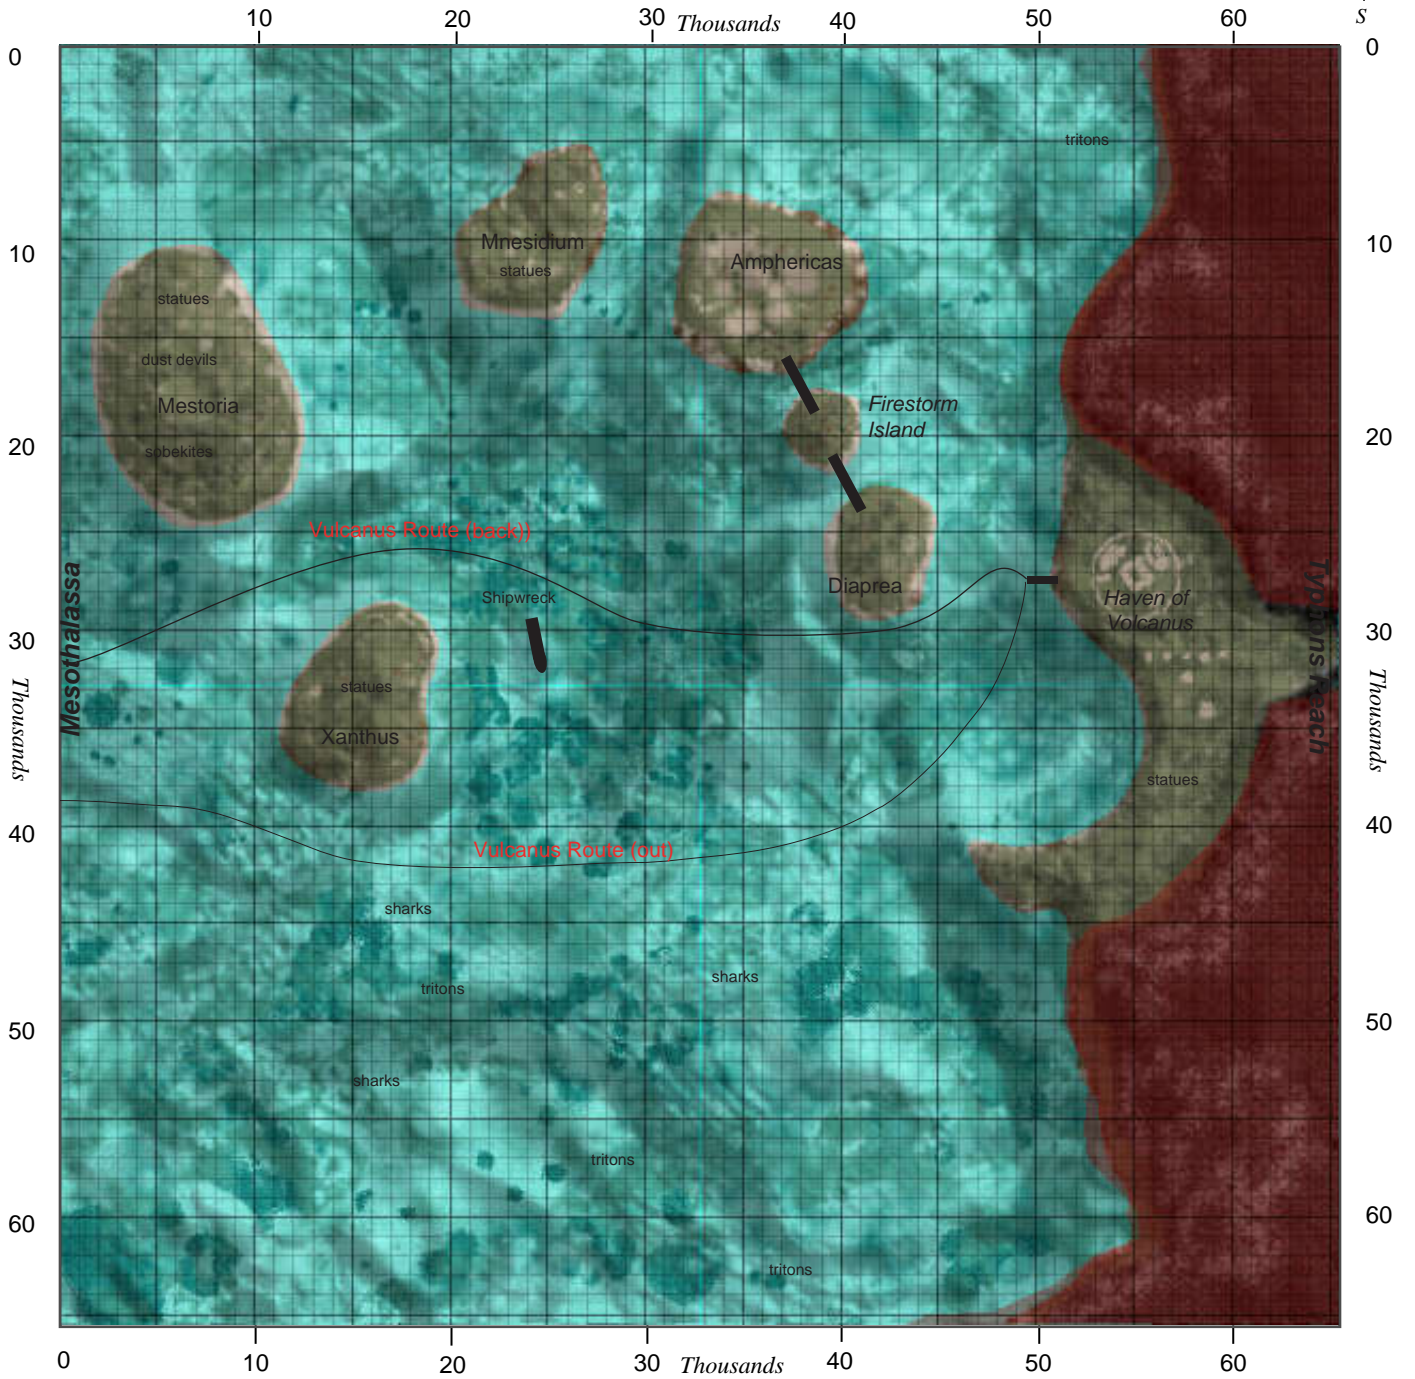

# Oceanus Anatole

Game coordinates are given E-W, N-S.

© 2003 Kallisti & Kallora, Order of the Illuminati, Albion, Galahad, all rights reserved

Updated 28 Oct 2003

### Monsters and approx levels:

Name	Level Range	Name	Level Range	Name	Level Range	Town:

*Quests:*