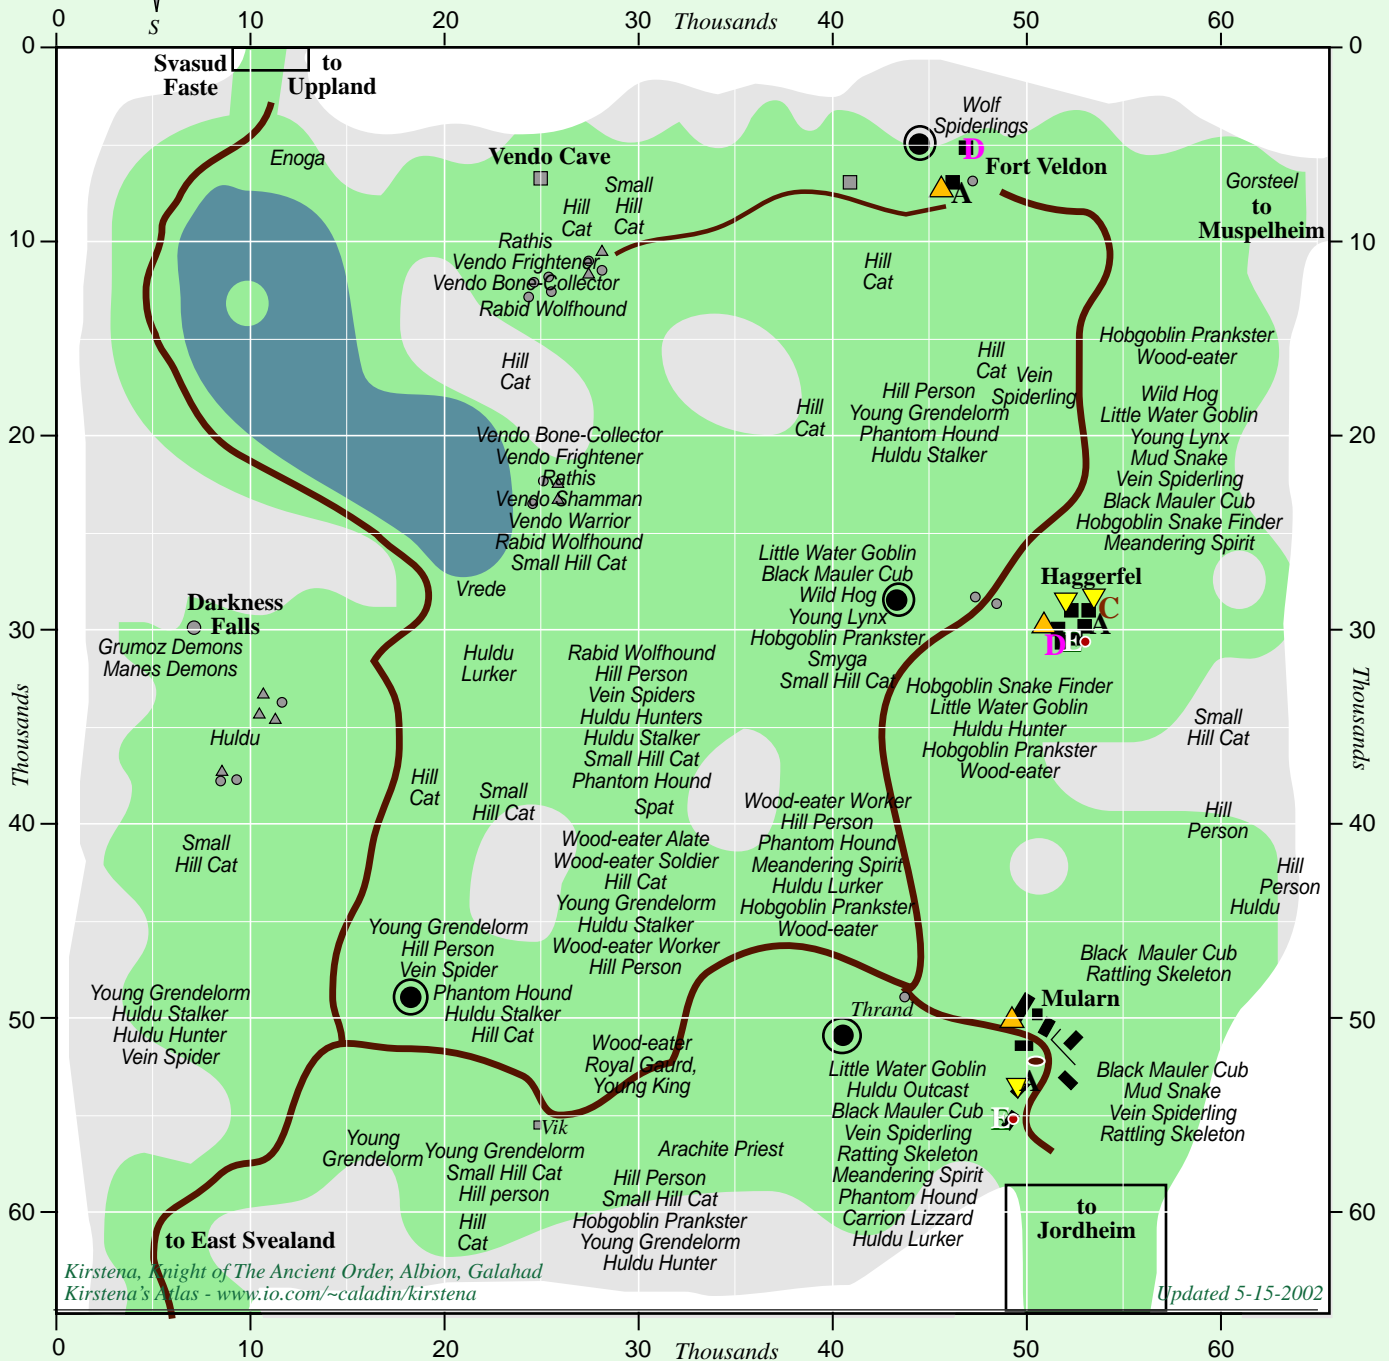

Vale of Mularn

Game coordinates are given E-W, N-S.

Vendo Caverns Dungeon: Level 20 - 35
 Darkness Falls Dungeon: Level 25 - 50
 (multi realm)

Kirstena, Knight of The Ancient Order, Albion, Galahad
 Kirstena's Atlas - www.io.com/~caladin/kirstena

Updated 5-15-2002

Monsters according to Illia's Bestiary:

Name	Level Range	Type	Name	Level Range	Type	Name	Level Range	Type
Black Mauler Cub	0 - 0	Animal	Huldu Lurker	2 - 2	Humanoid	Tawny Lynx Cub	0 - 0	Animal
Black Mauler Juvenile	5 - 5	Animal	Huldu Outcast	1 - 1	Humanoid	Thrand	1 - 50	Quest NPC
Carriion Lizard	3 - 3	Reptile	Huldu Scout	4 - 4	Humanoid	Vasa	11 - 11	Insect
Dryad Sprig	4 - 4	Elemental	Huldu Stalker	5 - 5	Humanoid	Vein Spider	10 - 10	Insect
Dwarven Thegn	1 - 50	Guard	Little Water Goblin	2 - 2	Humanoid	Vein Spiderling	0 - 0	Insect
Enoga	25-26		Manes Demon	7		Vik	1 - 50	Quest NPC
Frigol	10 - 10	Humanoid	Meandering Spirit	1 - 1	Undead	Vrede	12 - 12	Monster
Grass Cat	11 - 14	Animal	Phantom Hound	3 - 4	Undead	Wayward Ghoul	4 - 4	Undead
Green Serpent	2 - 2	Reptile	Quirk	10 - 10	Humanoid	Wildling	0 - 0	Humanoid
Grumoz; Demon	10 - 11		Rabid Wolfhound	11 - 11	Animal	Wolf Spiderling	12 - 12	Insect
Hill Cat	10 - 11	Animal	Raszcel	11 - 11	Monster	Wood-Eater	2 - 3	Insect
Hill Person	6 - 6	Humanoid	Rattling Skeleton	1 - 1	Undead	Wood-Eater Alate	7 - 7	Insect
Hobgoblin Fish-Catcher	0 - 0	Humanoid	Small Hill Cat	7 - 7	Animal	Wood-Eater Hunter	3 - 5	Insect
Hobgoblin Snagger	2 - 2	Humanoid	Smiera-Gatto	4 - 4	Animal	Wood-Eater Queen	8 - 9	Insect
Hobgoblin Snake-Finder	1 - 1	Humanoid	Spat	8 - 8	Animal	Wood-Eater Royal Guard	20 - 20	Insect
Hobyah	12 - 12	Undead	Sveawolf Mother	5 - 5	Animal	Wood-Eater Scout	5 - 5	Insect
Hrrgyf	10 - 10	Animal	Sydney	1 - 50	Quest NPC	Wood-Eater Soldier	6 - 6	Insect
Huldu Hunter	8 - 8	Humanoid	Tawny Lynx	8 - 8	Animal	Wood-Eater Worker	4 - 4	Insect
						Wood-Eater Young King	10 - 10	Insect
						Young Grendelorm	10 - 12	Animal
						Young Lynx	2 - 2	Animal